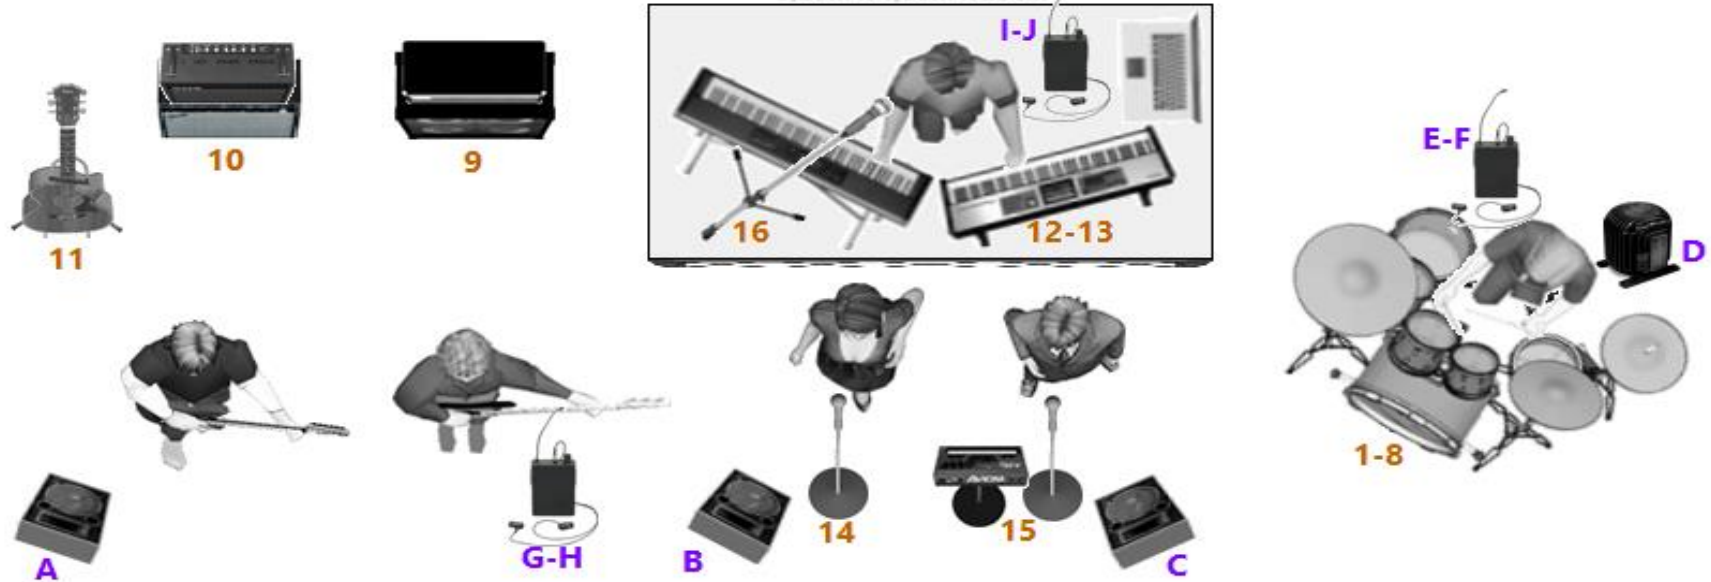

3,20m x 1,60m x 25cm

| CH Instrument | CH Instrument | CH Instrument | AUX |
|---------------|-----------------------|-----------------|-------------------------------|
| 1 Kickdrum | 7 Overhead L | 13 Keyboard R | A Monitor Gitaar |
| 2 Snare | 8 Overhead R | 14 Zang Female | B Monitor Zang Female |
| 3 Hi-Hat | 9 Basgitaar | 15 Zang Male | C Monitor Zang Male |
| 4 Tom 1 | 10 Elektrische Gitaar | 16 Zang Backing | D Butt kicker Drum |
| 5 Tom 2 | 11 Akoestische Gitaar | | E-F In-Ear Drum |
| 6 Floor Tom | 12 Keyboard L | | G-H In-Ear Bas |
| | | | I-J In-Ear Keyboard (= front) |

MONITOR SETUP : KEYBOARD

**SOLD
OUT**

Shure PSM 300 Premium In-Ear Monitor

- Stereo Mode
- Input = Front Mix
- In bezit van Sold-Out
- 518-542MHz

MONITOR VOLUME MIX

Front Mix

MONITOR SETUP : BASGITAAR

**SOLD
OUT**

Shure PSM 700 In-Ear Monitor

- MixMode
- In bezit van Sold-Out
- 842-865MHz

MONITOR VOLUME MIX

Full basic Mix

Left CH 1
HiHat

Kick

Right CH 2
Basgitaar

MONITOR SETUP : DRUMS

**SOLD
OUT**

Pearl Throne Thumper Butt kicker

- Mono
- In bezit van Sold-Out

Shure PSM 700 In-Ear Monitor

- Stereo Mode
- In bezit van Sold-Out
- 842-865MHz

MONITOR VOLUME MIX

CH 1 (Buttkicker)

Kick